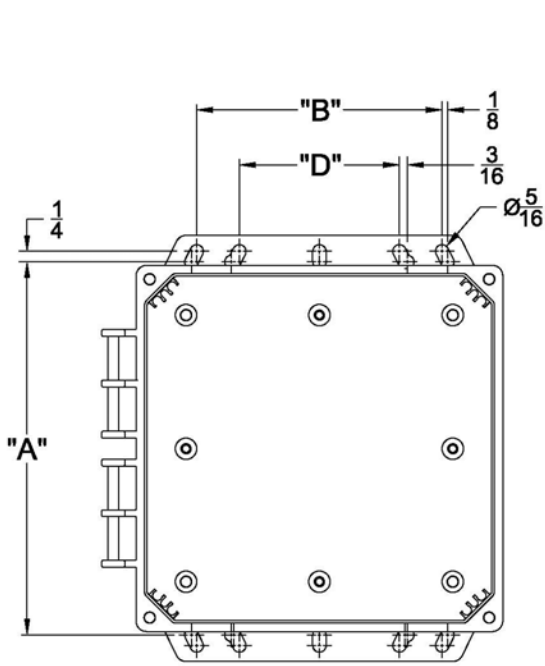

ENCLOSURE DIMENSIONS w/MOUNTING BARS

Figure 1

Figure 2

Enclosure Size	Dim "A"	Dim "B"	Dim "C"	Dim "D"	Figure
6" x 6" x 4"	6.75	5.75	NA	3.75	1
8" x 6" x 4"	8.75	5.75	NA	3.75	1
8" x 8" x 4"	8.75	5.75	NA	3.75	1
10" x 8" x 4"	10.75	5.75	NA	3.75	1
10" x 8" x 6"	10.75	5.75	NA	3.75	1
12" x 10" x 6"	12.69	10.00	12.75	7.625	2
14" x 12" x 6"	14.69	10.00	14.75	7.625	2
16" x 14" x 7"	*	*	*	*	*

* - Note: Mounting Bar not available for 16 x 14 enclosures.

** - Note: The dimensions above are nominal and may vary slightly between parts.