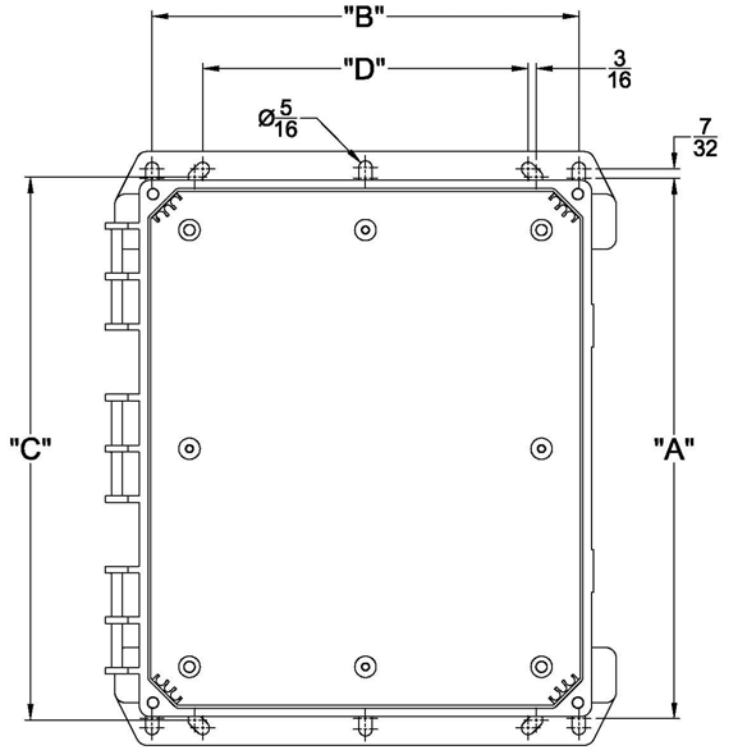

ENCLOSURE DIMENSIONS w/MOUNTING BARS

Figure 1

Figure 2

Enclosure Size	Dim "A"	Dim "B"	Dim "C"	Dim "D"	Figure
6" x 6" x 4"	6.75	5.75	NA	3.75	1
8" x 6" x 4"	8.75	5.75	NA	3.75	1
8" x 8" x 4"	8.75	5.75	NA	3.75	1
10" x 8" x 4"	10.75	5.75	NA	3.75	1
10" x 8" x 6"	10.75	5.75	NA	3.75	1
12" x 10" x 6"	12.69	10.00	12.75	7.625	2
14" x 12" x 6"	14.69	10.00	14.75	7.625	2
16" x 14" x 7"	*	*	*	*	*

* - Note: Mounting Bar not available for 16 x 14 enclosures.

** - Note: The dimensions above are nominal and may vary slightly between parts.